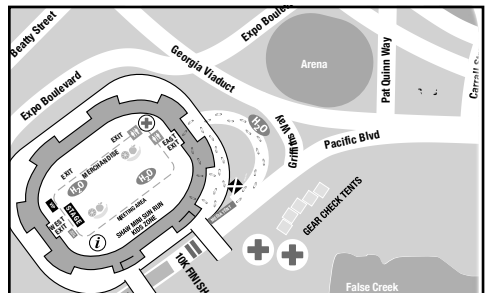

The following streets will be closed during the specified times on Sunday, April 14.

DOWNTOWN AREA – GEORGIA ST

- Seymour to Bute (start area): 5:00 a.m. – 11:30 a.m.
- Bute to the Causeway (including all streets crossing Georgia): 8:00 a.m. – 11:00 a.m.
- Lions Gate Bridge access from Pender St only: 8:00 a.m. – 11:00 a.m.
- Howe to Burrard from Dunsmuir to Robson: 5:00 a.m. – 11:00 a.m.
- Denman St – Georgia to Robson: 8:00 a.m. – 11:00 a.m.
- Robson St – west of Denman St to Stanley Park: 8:00 a.m. – 11:00 a.m.

STANLEY PARK

- Beach Ave, Stanley Park to Hornby St: 8:30 a.m. – 11:30 a.m.
- Stanley Park Dr. at North Lagoon Dr: 6:00 a.m. – 11:00 a.m.
- Ryan Rd at Park Lane/South Lagoon Dr: 6:00 a.m. – 11:00 a.m.

PACIFIC ST

KITSILANO AREA

- West 2nd Avenue - Burrard St to Fir St: 8:30 a.m. – 12 noon
- Fir Street – West 2nd Ave to West 4th Ave: 8:30 a.m. – 12 noon
- W 4th Avenue/W 6th Avenue – Pine St to Cambie St: 8:30 a.m. – 12 noon

QUEBEC AND CARRALL ST.

- Closed to all traffic: 7:30 a.m. – 9:00 a.m. near Expo Blvd and Pacific Blvd

EXPO BLVD – from Quebec St to Terry Fox Way

- 7:30 a.m. – 9:00 a.m.

NELSON STREET (Expo – Pacific) 7:30 a.m. – 9:00 a.m.