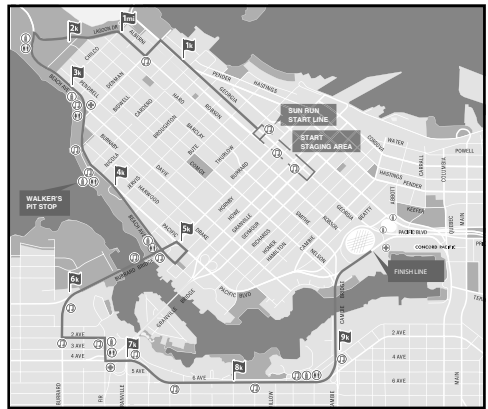

IMPORTANT ADVISORY

Vancouver Sun Run road closures in effect SUNDAY, APRIL 14

The Vancouver Sun Run takes place on Sunday, April 14 at 9:00 a.m.

The 10K course starts at Georgia and Burrard and will be lined with water stations and live musical performers. For the safety of the 40,000+ participants, various road closures will be in effect between 5:00 a.m. and 1:30 p.m.

KITSILANO AREA

- West 2nd Avenue - Burrard St to Fir St: 8:30 a.m. – 12 noon
- Fir Street – West 2nd Ave to West 4th Ave: 8:30 a.m. – 12 noon
- W 4th Avenue/W 6th Avenue – Pine St to Cambie St: 8:30 a.m. – 12 noon

CAMBIE ST AT W. BROADWAY

- closed to all northbound traffic: 7:30 a.m. – 12 noon

PACIFIC BOULEVARD

- East bound exit ramp from Cambie Bridge: 5:00 a.m. – 1:30 p.m.
- Nelson St to Abbott St: 5:00 a.m. – 1:30 p.m.
- Abbott St to Quebec St: 7:00 a.m. – 9:00 a.m.

QUEBEC AND CARRALL ST.

- Closed to all traffic: 7:30 a.m. – 9:00 a.m. near Expo Blvd and Pacific Blvd

EXPO BLVD – from Quebec St to Terry Fox Way

- 7:30 a.m. – 9:00 a.m.

NELSON STREET (Expo – Pacific) 7:30 a.m. – 9:00 a.m.