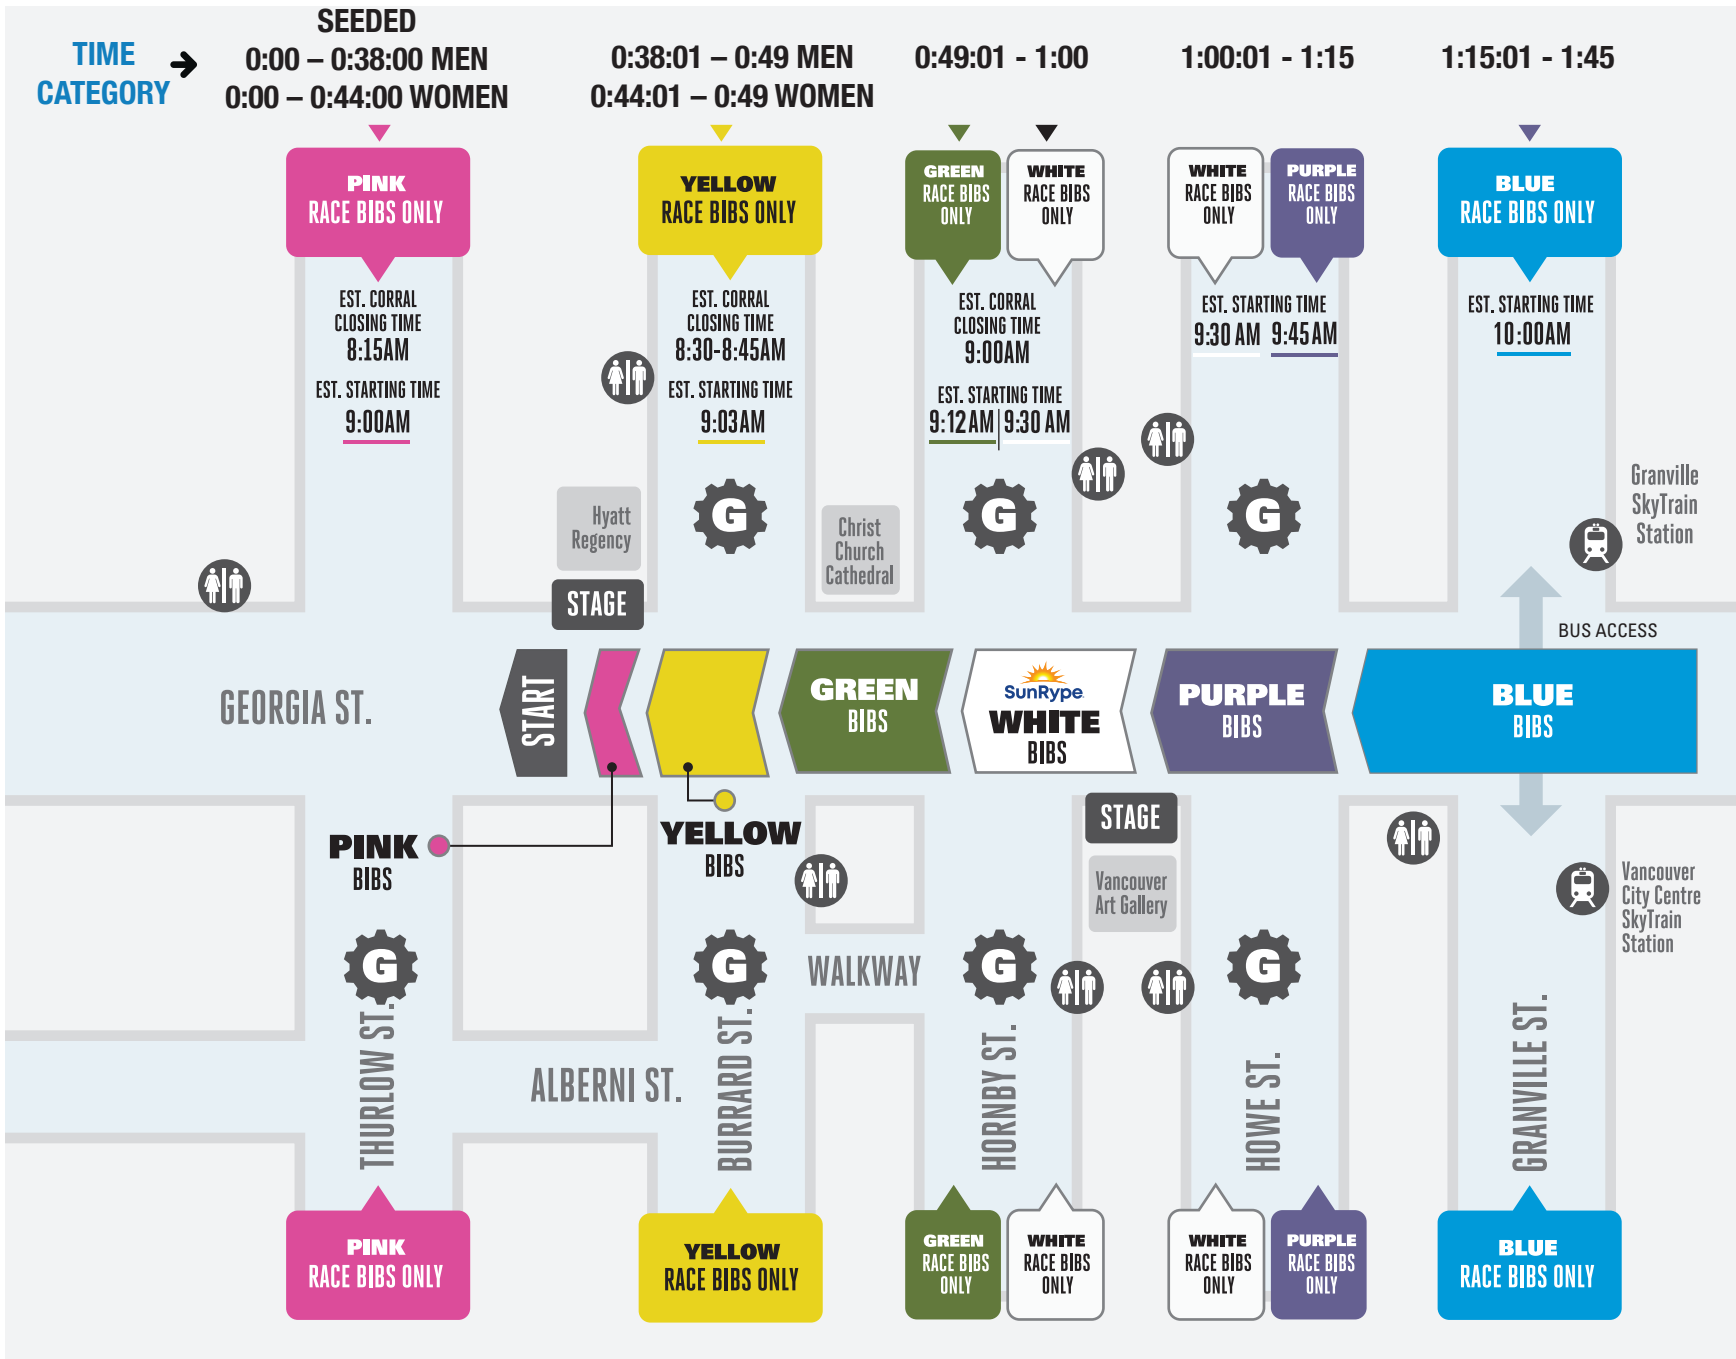

START AREA MAP - 10K

SEEDED
 0:00 – 0:38:00 MEN
 0:00 – 0:44:00 WOMEN

SKYTRAIN STATION
 BUS ACCESS
 WASHROOM
 STAGE STAGE
 GEAR CHECK

VANCOUVER
SUN
RUN

PRESENTED BY

HerbaLand
 NATURALS

HerbaLand
 NATURALS