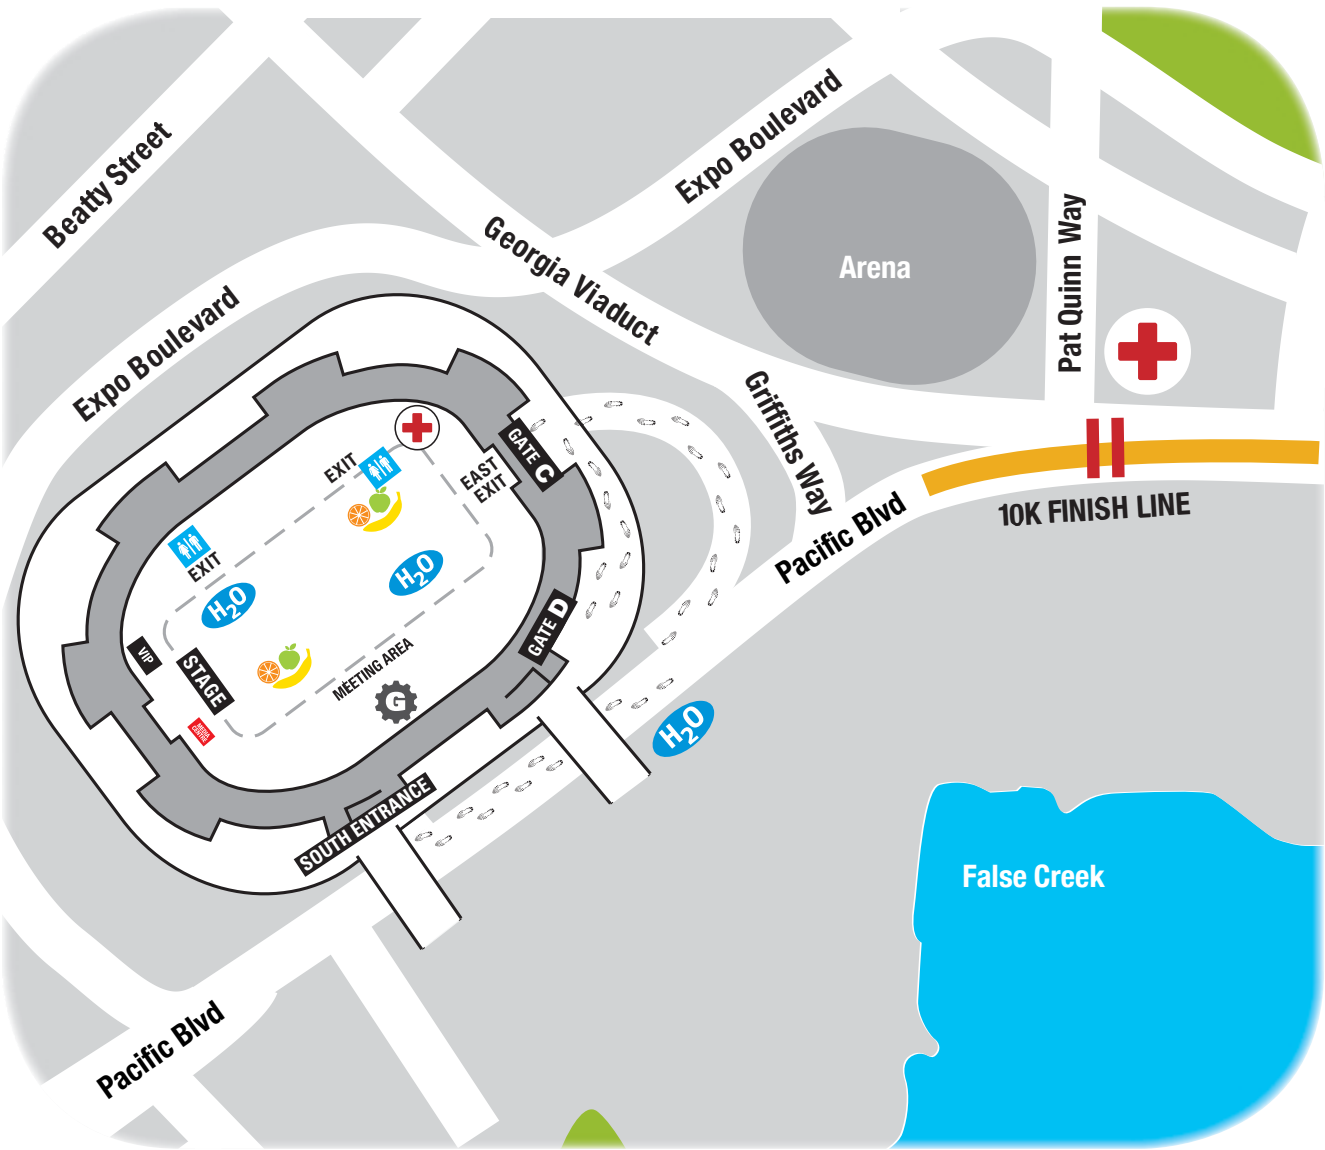

FINISH AREA & POST-RACE MAP

VANCOUVER
SUNRUN

PRESENTED BY

HerbaLand
NATURALS

LEGEND

-  Water Station
-  First Aid Station
-  Fruit Stands
-  Access to Post-Race festivities at BC Place Stadium
-  10K Course Route
-  Information
-  Gear Check Located inside BC Place Stadium next to the South Entrance off Pacific Blvd